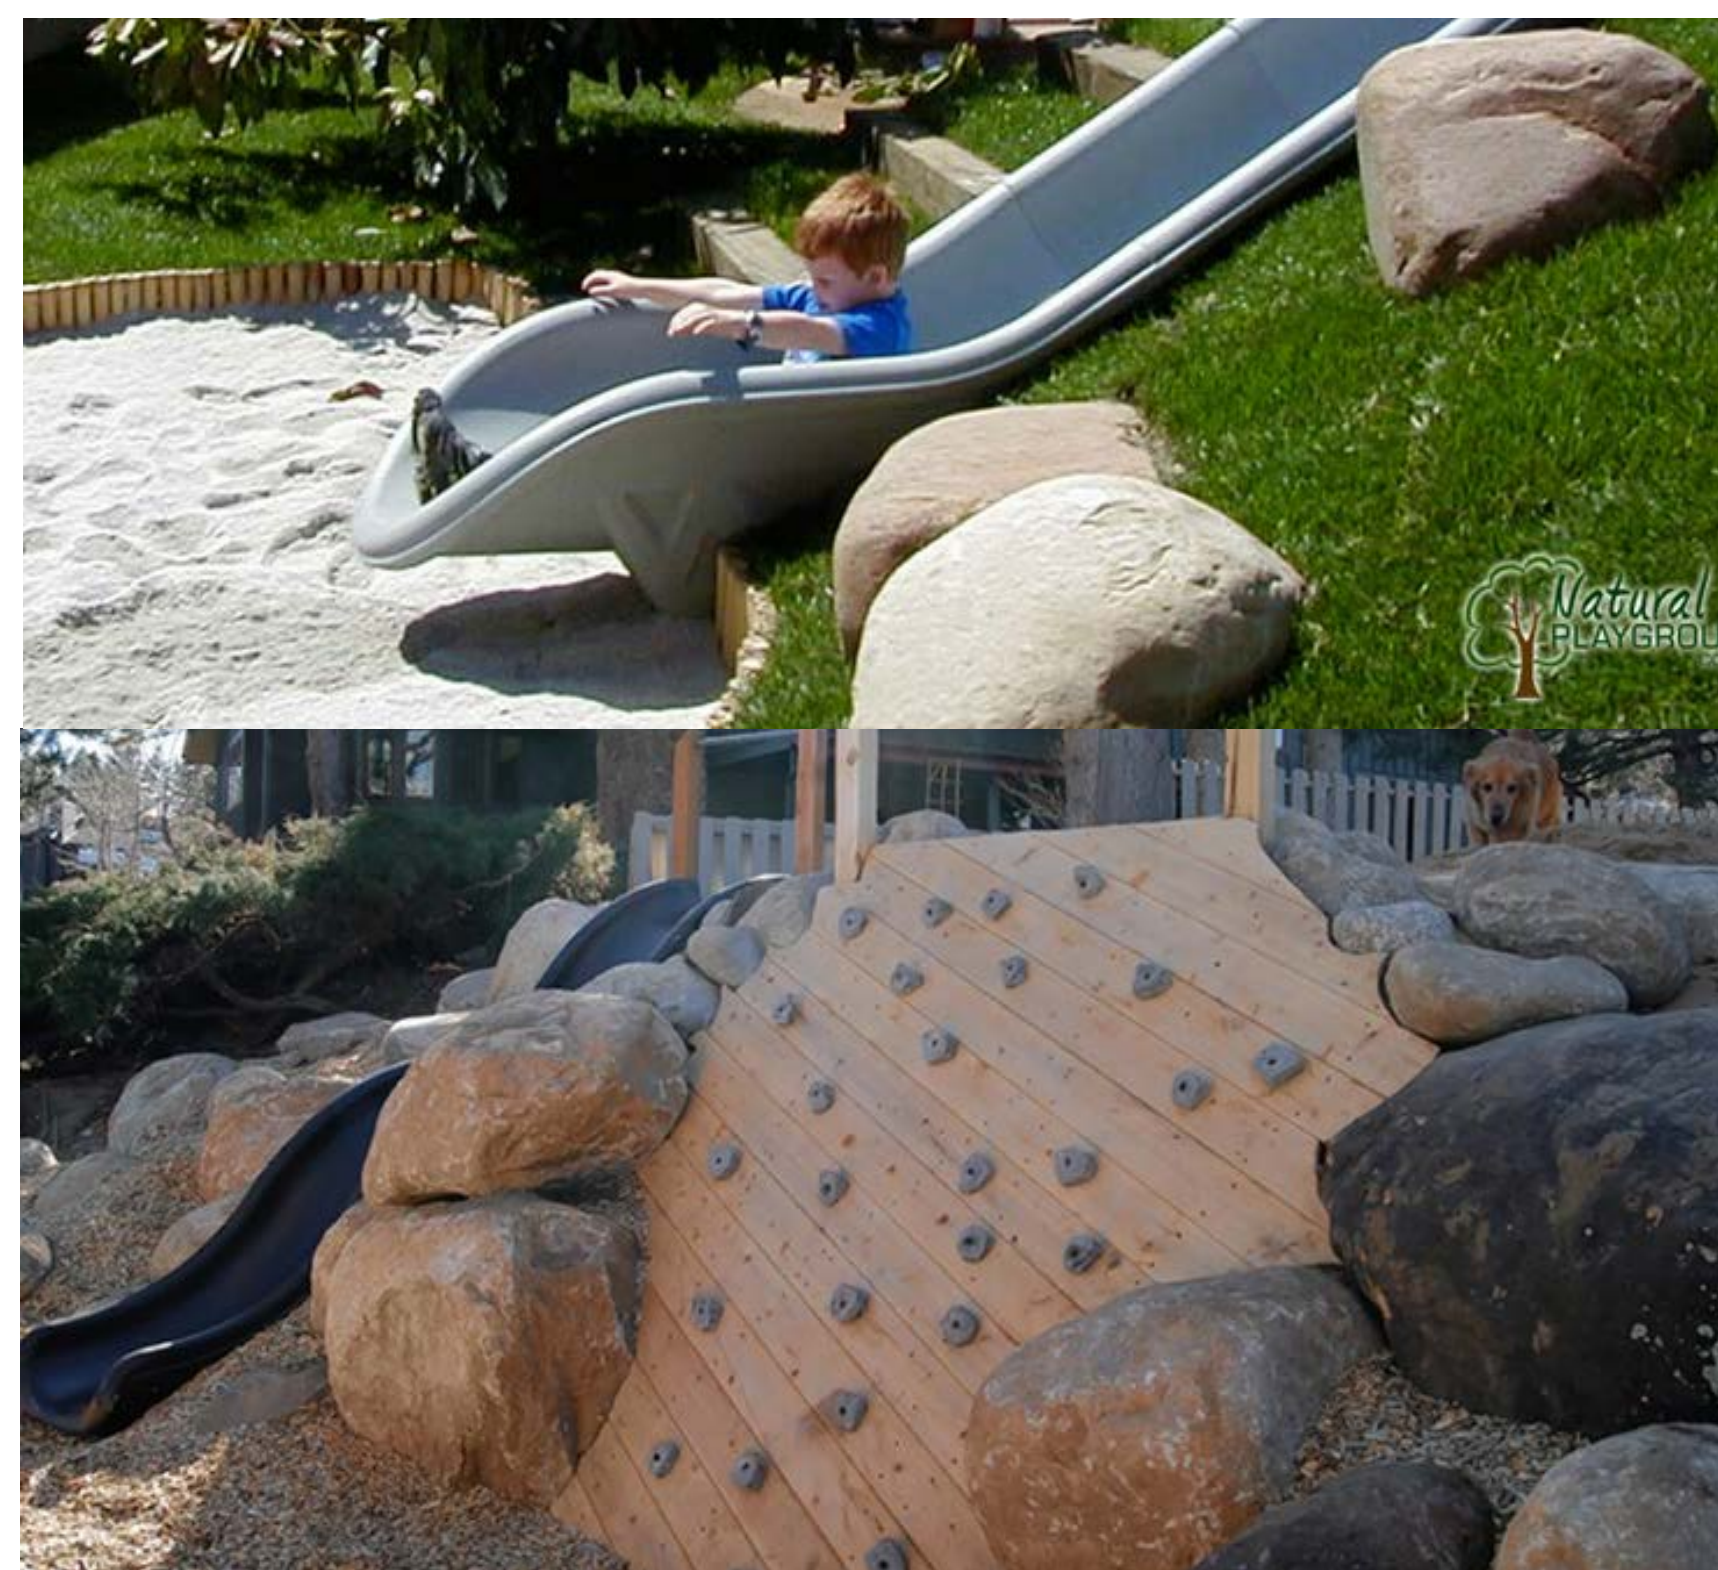

Master Plan

discover
explore
imagine

climb
balance
roll

create
move
build

walk
run
ride

[Northgate Park Master Plan]

21 Aug 2015

Adventure Zone Plan

FOREST CANYON

LONGS PEAK

FALL RIVER CROSSING

HEADWATERS

SOCIAL GROVE

ESTES CONE

CAIRNS