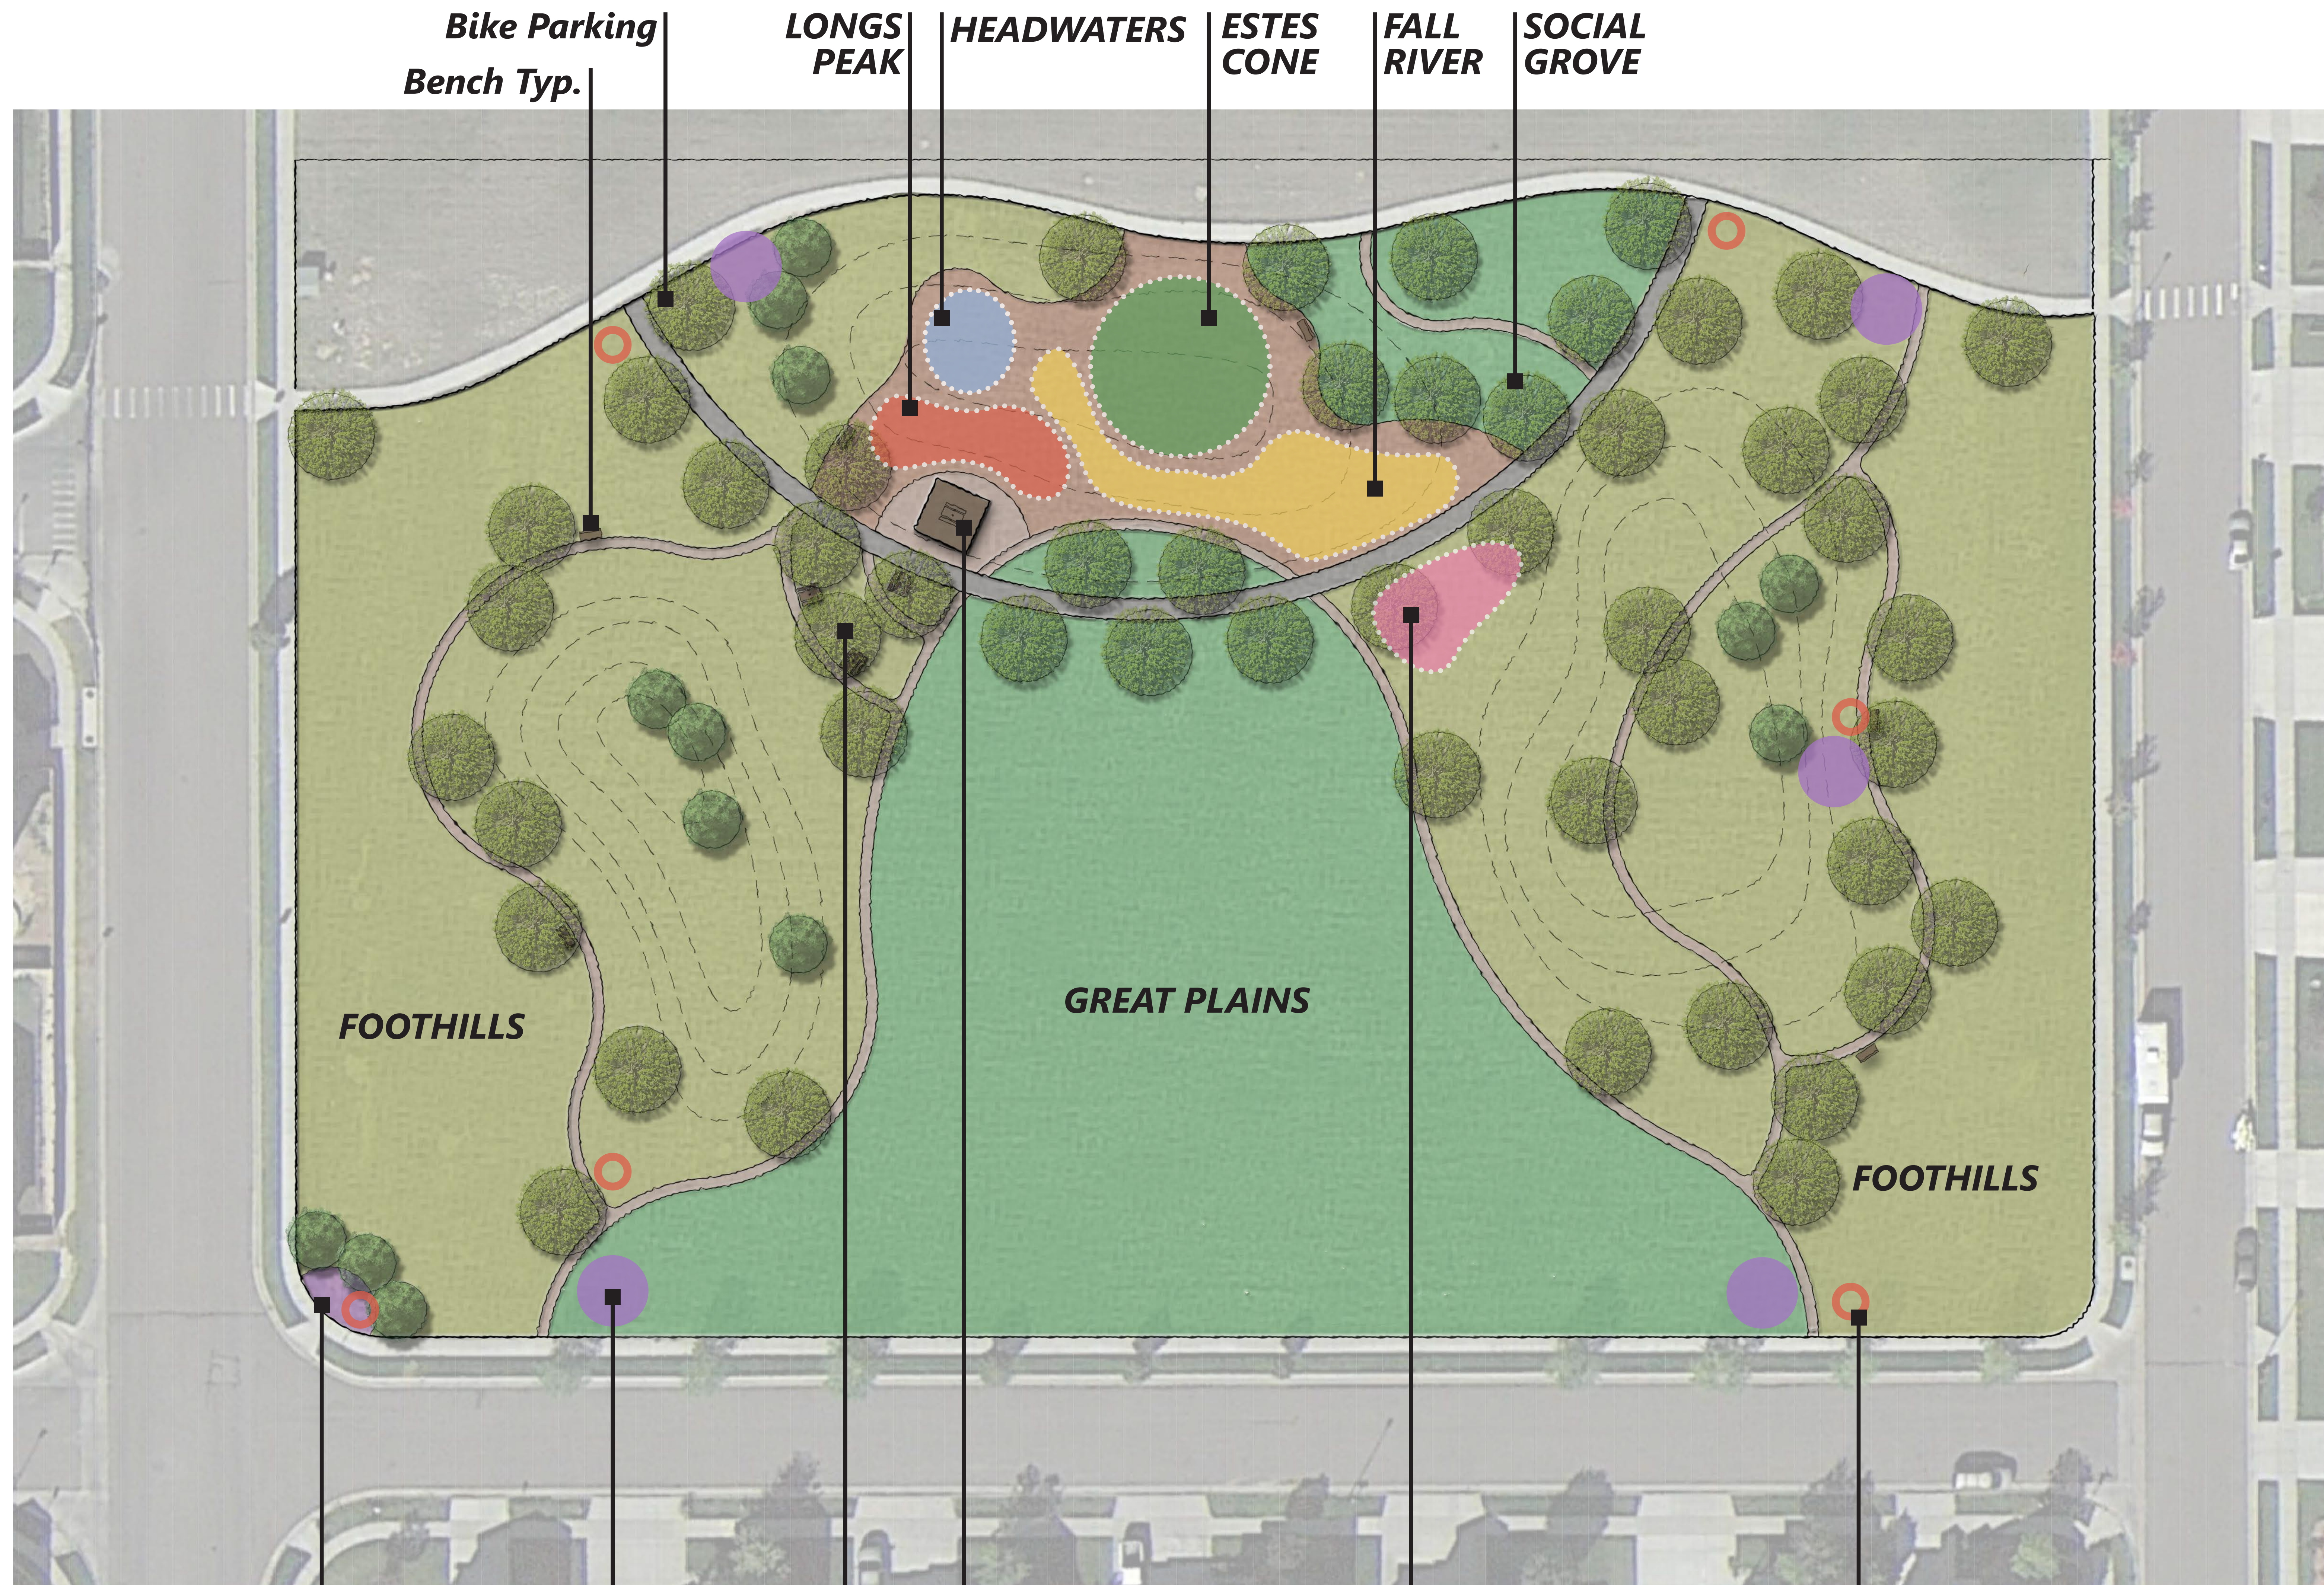

Master Plan

discover
explore
imagine

climb
balance
roll

create
move
build

walk
run
ride

[Northgate Park Master Plan]

21 Aug 2015

Adventure Zone Plan

FOREST CANYON

LONGS PEAK

FALL RIVER CROSSING

HEADWATERS

SOCIAL GROVE

ESTES CONE

CAIRNS