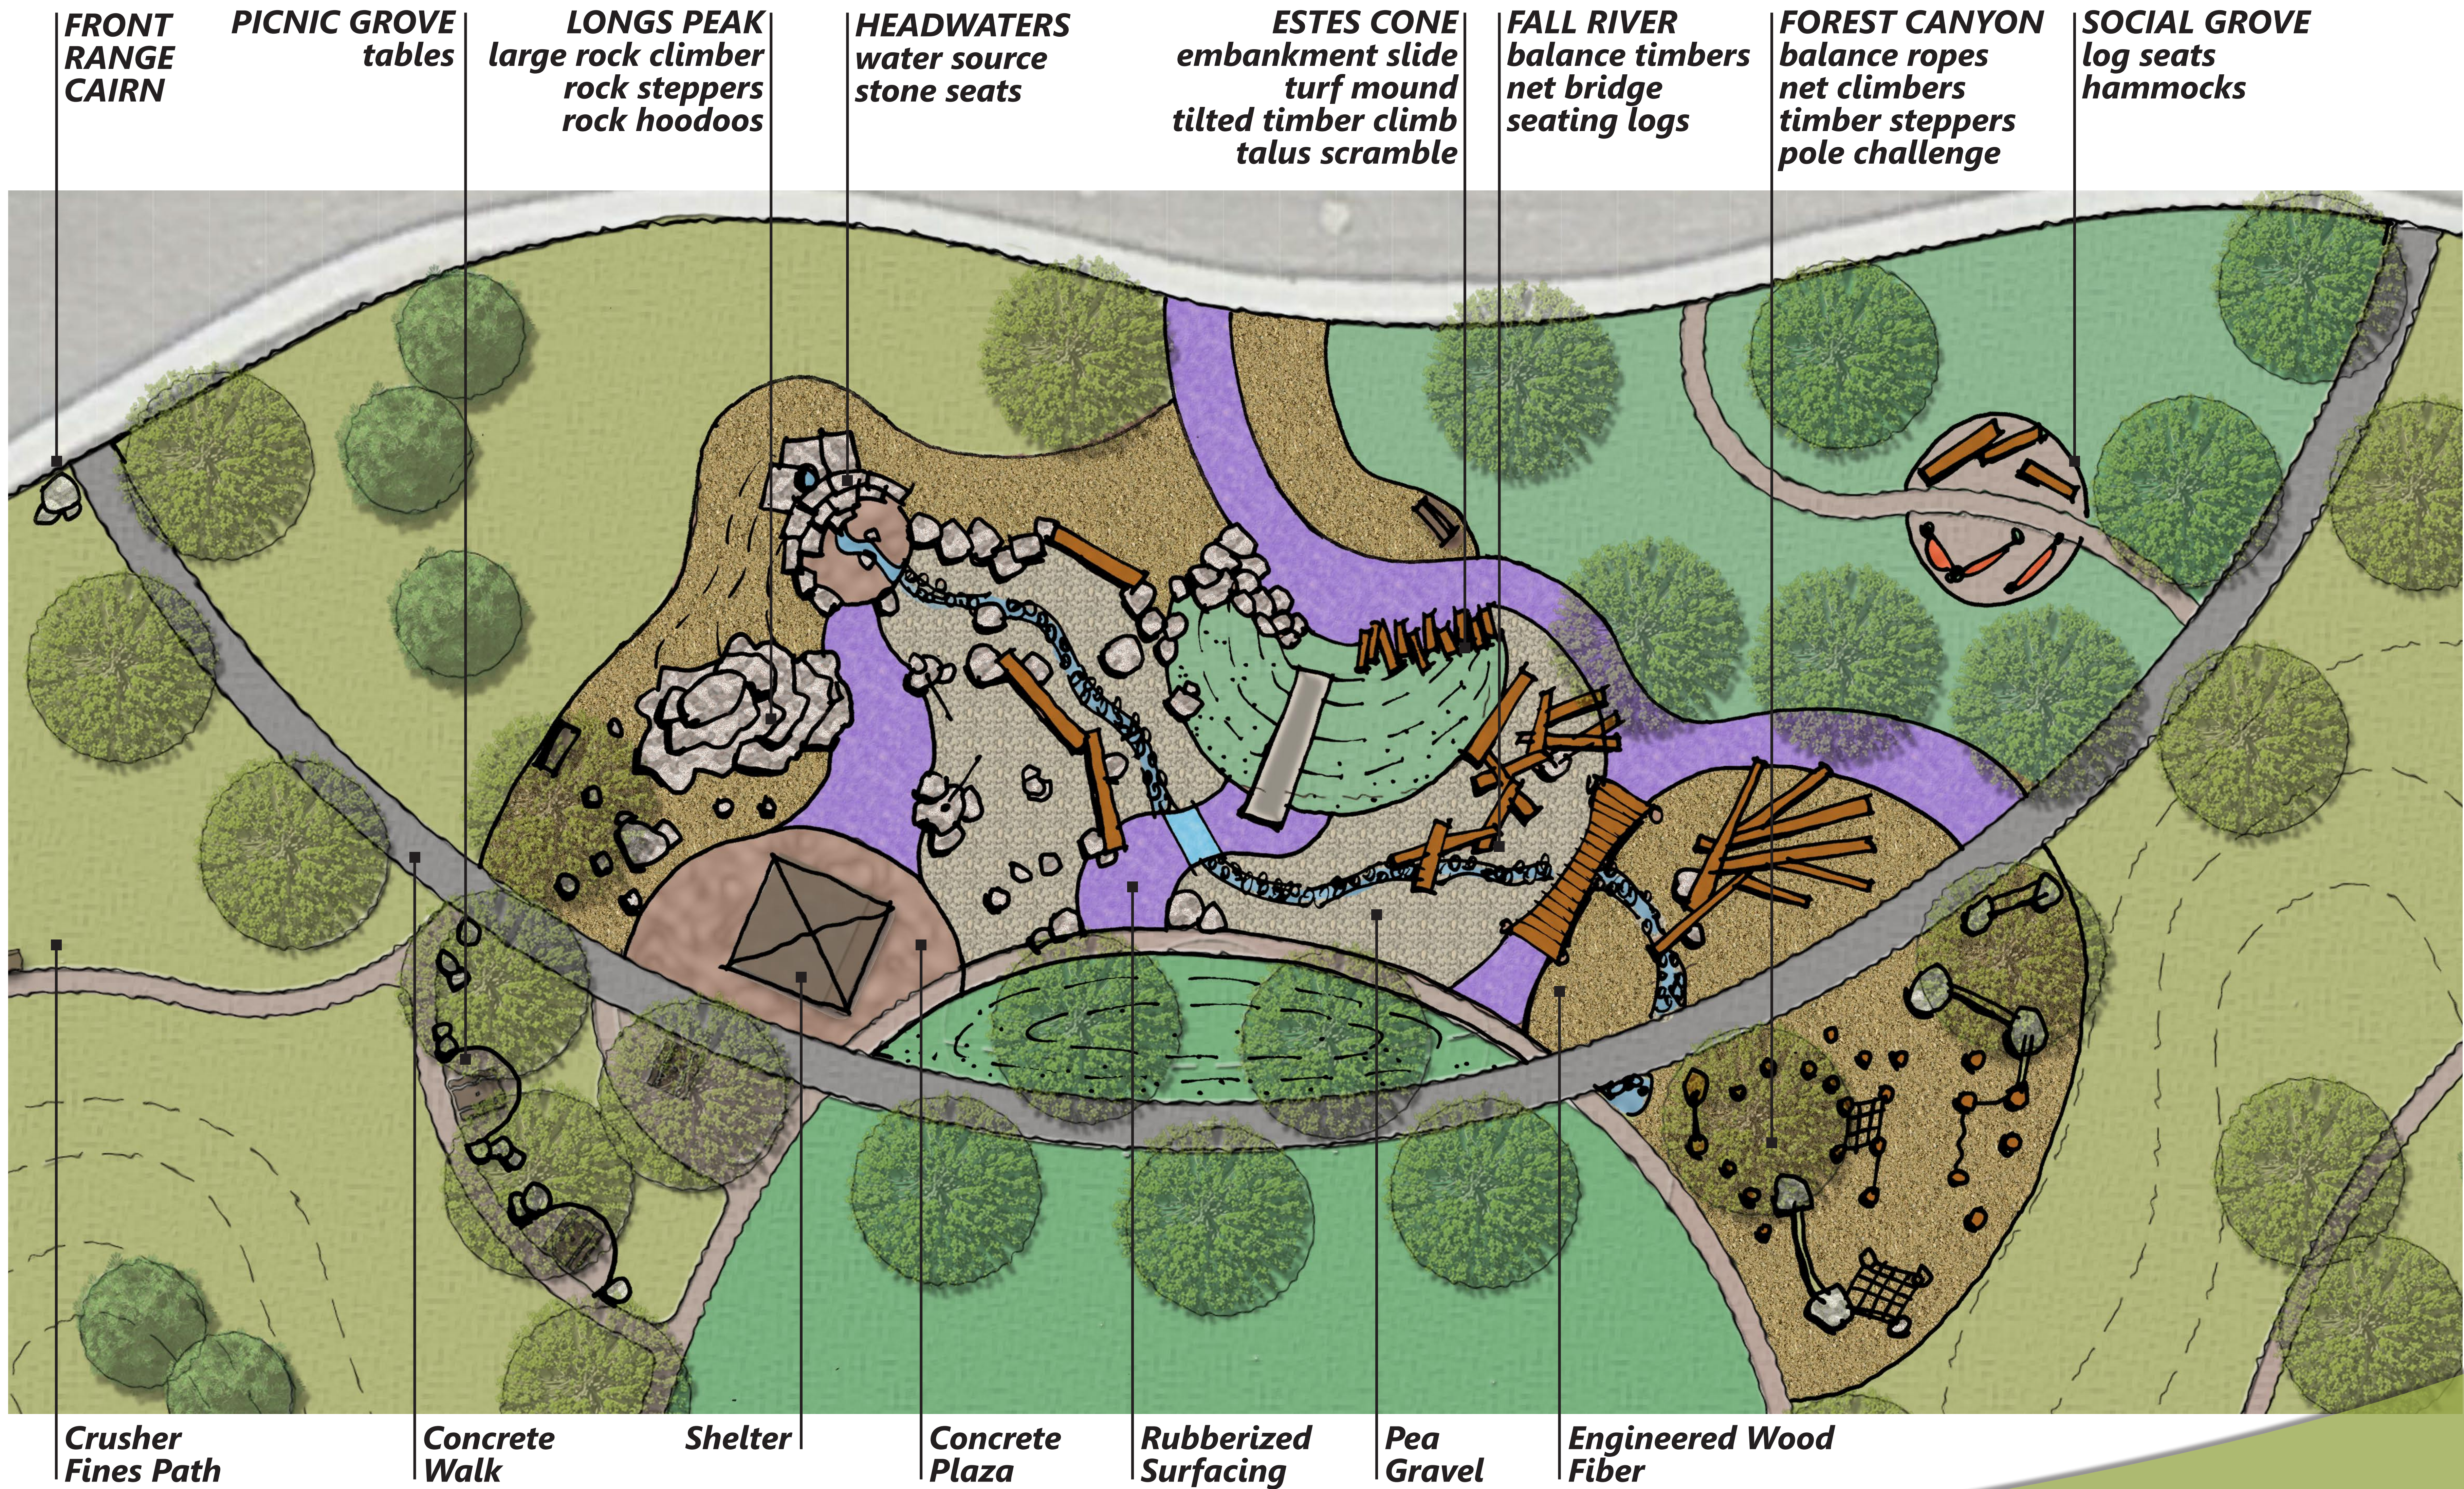

Master Plan

discover
explore
imagine

climb
balance
roll

create
move
build

walk
run
ride

[Northgate Park Master Plan]

21 Aug 2015

Adventure Zone Plan

FOREST CANYON

LONGS PEAK

FALL RIVER CROSSING

HEADWATERS

SOCIAL GROVE

ESTES CONE

CAIRNS